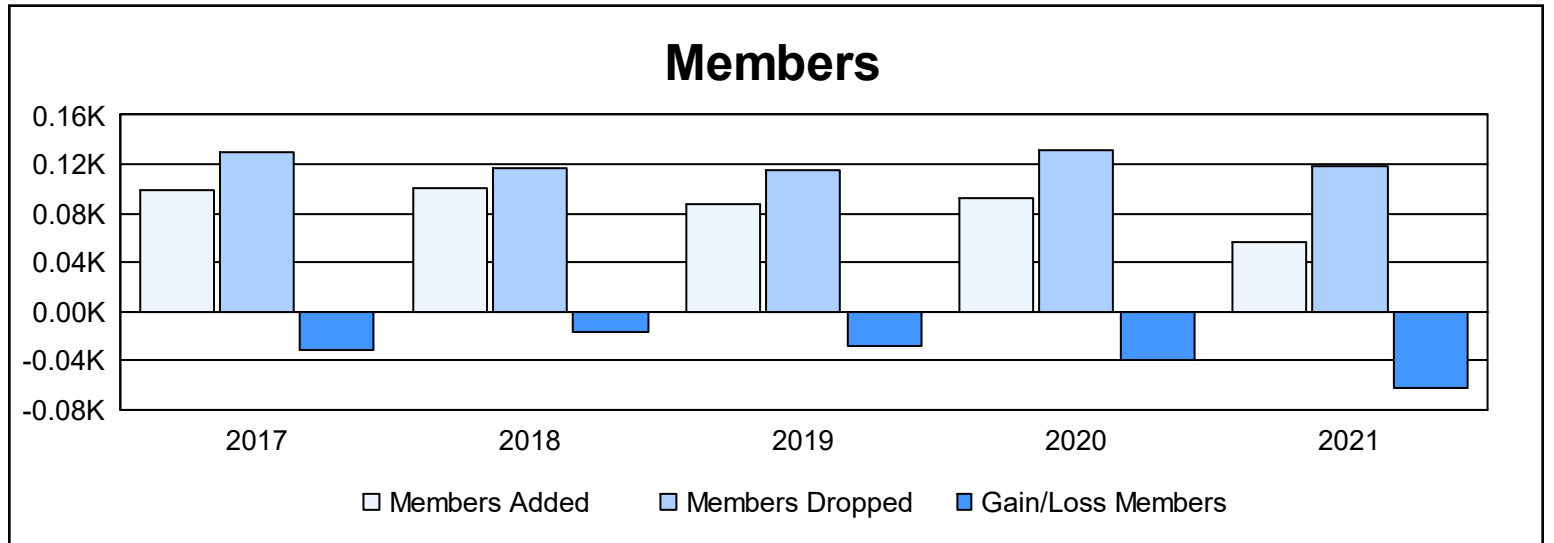

Year	New Clubs	Dropped Clubs	Gain/ Loss Clubs	New Members	Charter Members	Reinstate Members	Transfer Members	Total Member Added	Total Members Dropped	Gain/ Loss Members
2016-2017	0	0	0	92	0	6	1	99	130	-31
2017-2018	0	1	-1	87	0	6	8	101	117	-16
2018-2019	0	0	0	72	0	10	5	87	115	-28
2019-2020	0	1	-1	80	0	8	5	93	132	-39
2020-2021	0	0	0	50	0	4	2	56	119	-63
<b>Average</b>	<b>0</b>	<b>0</b>	<b>0</b>	<b>76</b>	<b>0</b>	<b>7</b>	<b>4</b>	<b>87</b>	<b>123</b>	<b>-35</b>

### Membership Composition June 2021 Cumulative