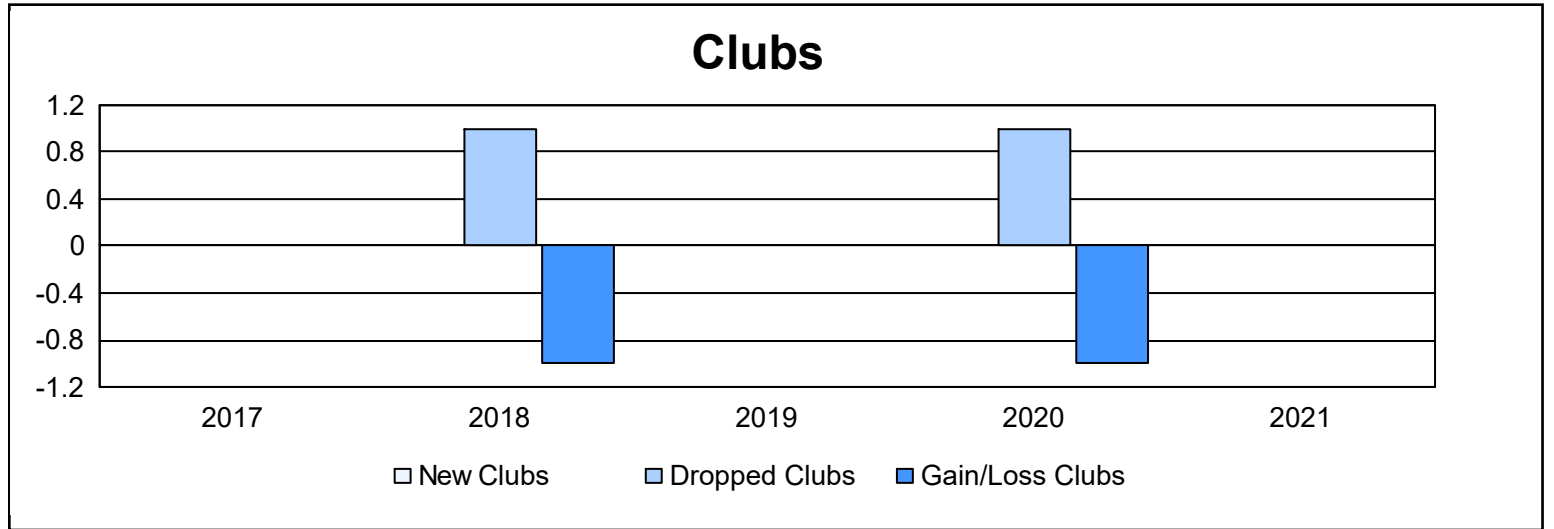

Year	New Clubs	Dropped Clubs	Gain/ Loss Clubs	New Members	Charter Members	Reinstate Members	Transfer Members	Total Member Added	Total Members Dropped	Gain/ Loss Members
2016-2017	0	0	0	92	0	6	1	99	130	-31
2017-2018	0	1	-1	87	0	6	8	101	117	-16
2018-2019	0	0	0	72	0	10	5	87	115	-28
2019-2020	0	1	-1	80	0	8	5	93	132	-39
2020-2021	0	0	0	50	0	4	2	56	119	-63
<b>Average</b>	<b>0</b>	<b>0</b>	<b>0</b>	<b>76</b>	<b>0</b>	<b>7</b>	<b>4</b>	<b>87</b>	<b>123</b>	<b>-35</b>

### Membership Composition June 2021 Cumulative